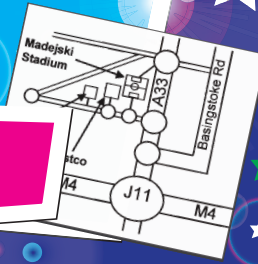

FROM .....

The Mad House Soft Play & Party World, 240 South Oak Way,  
Green Park, Reading, Berks RG2 6UL  
Telephone: 0118 975 5455 www.themadhousereading.co.uk

Follow us on

All children must wear socks