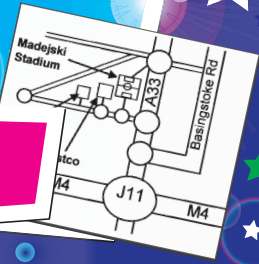

FROM .....

The Mad House Soft Play & Party World, 240 South Oak Way,  
Green Park, Reading, Berks RG2 6UL  
Telephone: 0118 975 5455 www.themadhousereading.co.uk

Follow us on

All children must wear socks