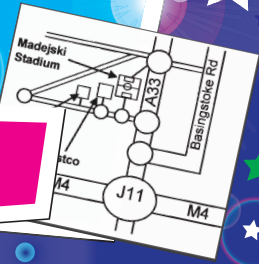

FROM .....

The Mad House Soft Play & Party World, 240 South Oak Way,  
Green Park, Reading, Berks RG2 6UL  
Telephone: 0118 975 5455 www.themadhousereading.co.uk

Follow us on

All children must wear socks